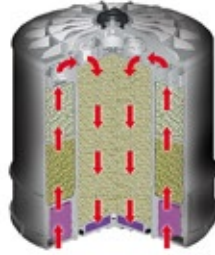

**PUREST**

- DA34100 NEW DRYER \$262.50
- DQ6050 MTC CART. \$96.25

**HALDEX MTC+**

5 STAGE CARTRIDGE  
 MORE EFFICIENT BY  
 USING ALL  
 DESICCANT SERVICE  
 IS QUICK & EASY  
 WITH 4 BOLT DESIGN

**DRYEST**

- 109994K SPIN-ON CARTRIDGE \$14.99
- 031005609 COALESCING SPIN-ON \$43.50

**CONSEP**

41210026 \$170.25  
 REMOVES OIL, LIQUID,  
 AND CONTAMINANTS  
 PRIOR TO PASSAGE INTO  
 THE DRYER AND AIR  
 SYSTEM