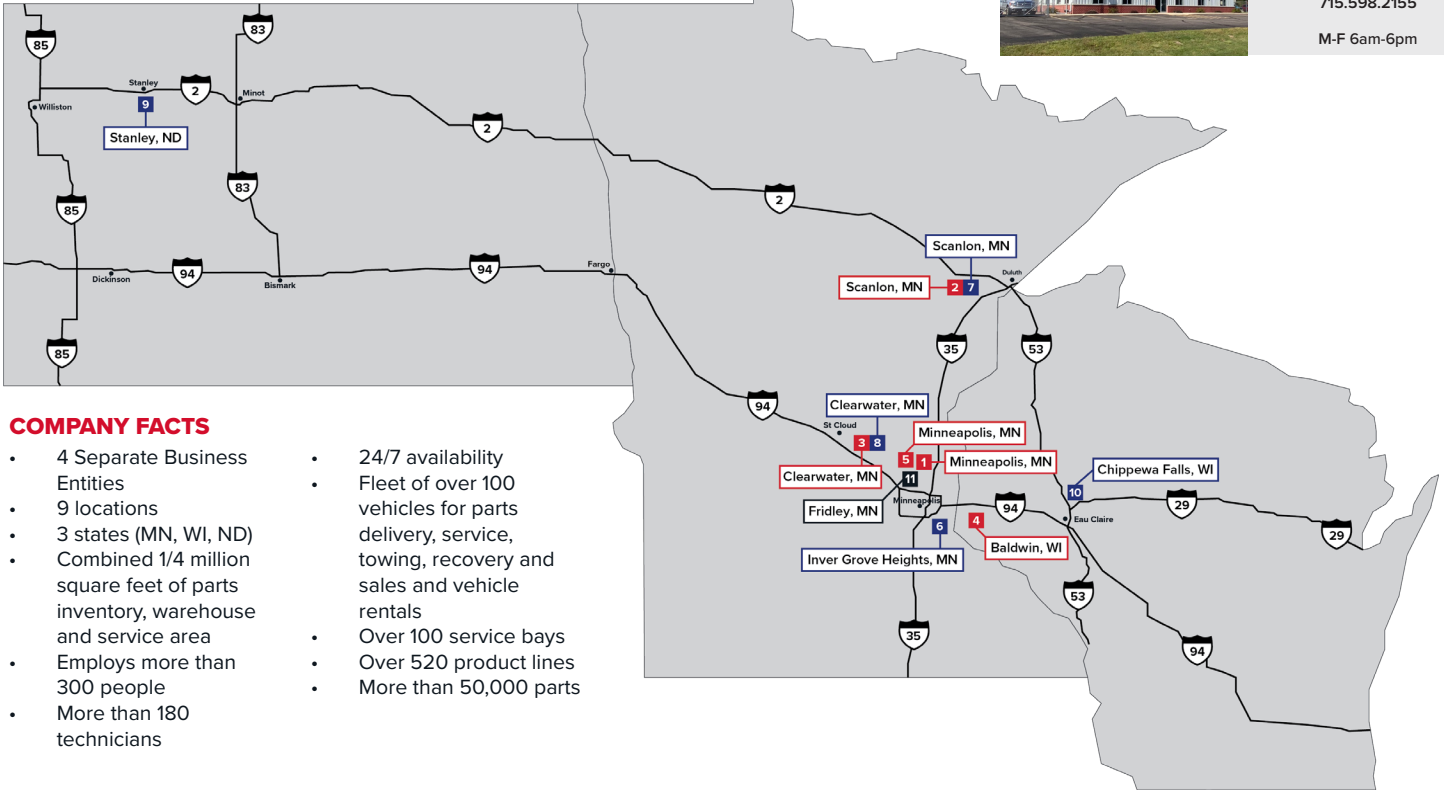

**24/7 Emergency Service,
Towing and Recovery**

9

STANLEY, ND
8116 61st St NW
Stanley, ND 58784
701.355.6630
M-F 7am-9pm

10

CHIPPEWA FALLS, WI
4306 123rd St
Chippewa Falls, WI 54729
715.598.2155
M-F 6am-6pm

COMPANY FACTS

- 4 Separate Business Entities
- 9 locations
- 3 states (MN, WI, ND)
- Combined 1/4 million square feet of parts inventory, warehouse and service area
- Employs more than 300 people
- More than 180 technicians
- 24/7 availability
- Fleet of over 100 vehicles for parts delivery, service, towing, recovery and sales and vehicle rentals
- Over 100 service bays
- Over 520 product lines
- More than 50,000 parts

1 Blaine Brothers - Minneapolis, MN

4 Blaine Brothers - Baldwin, WI

7 North American Trailer - Scanlon, MN

10 North American Trailer - Chippewa Falls, WI

2 Blaine Brothers - Scanlon, MN

5 TruckAlaine - Minneapolis, MN