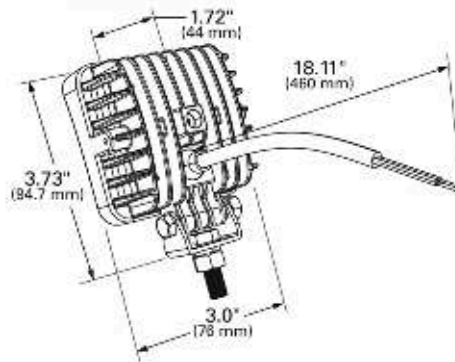

BZ331-5

BZ211-5

BZ141-5

Rain or shine...day or night...Grote's affordable new LED lamps are designed to work when you need them. No excuses.

- The rugged, durable construction and LED power of BriteZone lamps far outshine halogen to get the job done without breaking the bank.
- Boating. Mowing. Off-roading. For working or playing until long after the sun goes down, you need a lamp that's as tough and tireless as you are.
- Grote's BriteZone family has an LED lamp for any application - even tow trucks, garbage trucks, and forklifts.
- Value-priced to meet your budget.

MATERIALS

LENS: Polycarbonate

HOUSING: Die-Cast Aluminum

BRACKET: Stainless Steel

Part #	Description	Pattern	Power Consumption	Raw Lumens	Volts	Price
BZ141-5	SMALL ROUND WORK LAMP	FLOOD	18 WATTS	1750	10-30 VOLTS	\$19.98
BZ211-5	SQUARE WORK LAMP	FLOOD	12 WATTS	1100	10-30 VOLTS	\$14.99
BZ331-5	SMALL RECTANGULAR WORK LAMP	FLOOD	9 WATTS	880	10-30 VOLTS	\$14.99