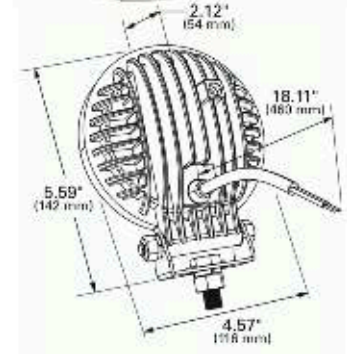

BZ331-5

BZ211-5

BZ141-5

Rain or shine...day or night...Grote's affordable new LED lamps are designed to work when you need them. No excuses.

- The rugged, durable construction and LED power of BriteZone lamps far outshine halogen to get the job done without breaking the bank.
- Boating. Mowing. Off-roading. For working or playing until long after the sun goes down, you need a lamp that's as tough and tireless as you are.
- Grote's BriteZone family has an LED lamp for any application - even tow trucks, garbage trucks, and forklifts.
- Value-priced to meet your budget.

MATERIALS

LENS: Polycarbonate

HOUSING: Die-Cast Aluminum

BRACKET: Stainless Steel

Part #	Description	Pattern	Power Consumption	Raw Lumens	Volts	Price
BZ141-5	SMALL ROUND WORK LAMP	FLOOD	18 WATTS	1750	10-30 VOLTS	\$19.98
BZ211-5	SQUARE WORK LAMP	FLOOD	12 WATTS	1100	10-30 VOLTS	\$14.99
BZ331-5	SMALL RECTANGULAR WORK LAMP	FLOOD	9 WATTS	880	10-30 VOLTS	\$14.99